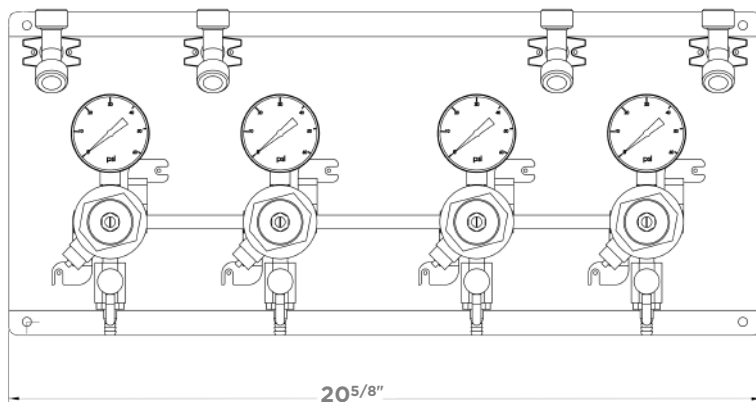

DELUXE TECFLO REGULATOR PANEL

CO875004TF

KEY FEATURES

- Easy to Clean, Durable Powder Coated Panel
- 304SS Beer Fittings
- NSF Skip Bond Jumper Line Sets
- 304SS 1/4", 5/16", & 3/8" Outlet Options
- 304SS Solid Tube Push-In Connectors
- Tamper Resistant Regulator
- 304SS Push-In Barb Fittings Assembly

OPTIONS & ACCESSORIES

- Personalize with your Company Logo
- NSF Total Barrier Skip Bond Jumper Line Sets
- Wall Bracket Fitting Kits
- 304SS FOB Detectors
- Beer Pumps & Reversal Valves
- SS Beer Manifolds & Gas Distributors
- FOB Drain Bottle Kits