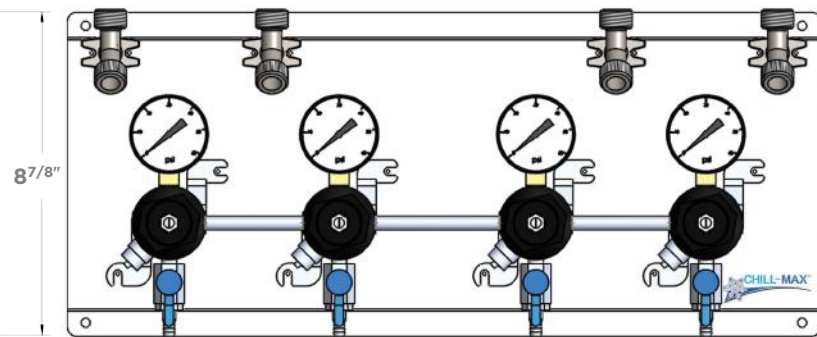

DELUXE TECFLO REGULATOR PANEL

CO875004TF

KEY FEATURES

- Easy to Clean, Durable Powder Coated Panel
- 304SS Beer Fittings
- NSF Skip Bond Jumper Line Sets
- 304SS 1/4", 5/16", & 3/8" Outlet Options
- 304SS Solid Tube Push-In Connectors
- Tamper Resistant Regulator
- 304SS Push-In Barb Fittings Assembly

OPTIONS & ACCESSORIES

- Personalize with your Company Logo
- NSF Total Barrier Skip Bond Jumper Line Sets
- Wall Bracket Fitting Kits
- 304SS FOB Detectors
- Beer Pumps & Reversal Valves
- SS Beer Manifolds & Gas Distributors
- FOB Drain Bottle Kits